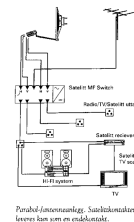

Wiring diagram

ELKO AS

E-mail: elko@elko.no
Internet: www.elko.no
Bank: 6219.05.15880
Org.no.: NO 911 382 563 MVA

ELKO Front office
Sandstuveien 68, NO-0680 Oslo
P.O.Box 6598 Etterstad, NO-0607 Oslo
Tel.: +47 67 80 73 00
Fax: +47 67 80 73 01

ELKO Plant
Sporpind Industriområde, NO-3340 Åmot
Tel.: +47 32 78 91 00
Fax: +47 32 78 91 01