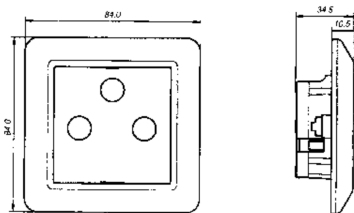

## Data Sheet 6942543

**Product:** RS16/antenne i M/sat 3 dB PH  
**EI-number:** 6942543  
**Mat.no:** EKO06462  
**EAN:** 7020160646217  
**Packing:** 10  
**Color:** Polarwhite

**Product description:** Complete coaxial outlet for TV/Radio/Satellite in RS 16 design, designed for flush mounting. Gives the possibility to have both TV and Satellite signal in one outlet. Thermoplastic centerplate 56X56 mm, which fits into all ELKO combination plates. The outlet can also be surface mounted by use of 25 mm high surfachousing

### Size