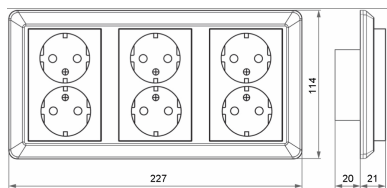

## Data Sheet 1511857

**Product:** 1087 PT 6-veis m/j I PH  
**El-number:** 1511857  
**Mat.no:** EKO05130  
**EAN:** 7020160513014  
**Packing:** 3  
**Color:** Polarwhite

**Product description:** 6 way set of flush mounted socket outlets. To be installed in 3 single or 3 1,5 flush mounted wallboxes. When installing flush boxes, use a combination device 71mm between the boxes. Suitable for TV installations or places where it is practical with several socket outlets. Fulfills the governments requirements regarding socket outlets close to TV or stereounits.

---

**Technical specifications:** 6 way flush mounted socket outlet  
Voltage: 16A / 250VAC.  
Screw terminals.  
With earth.  
With shutter.  
Color: Polarwhite.  
Thermoplastic coverplate  
Halogenfree.  
Degree of protection: IP20  
C-C distance: 60mm  
Mounting: 3xSingle or 3x1,5 flush box  
Depth: 20mm  
Conduit connection length: 12mm  
Amount of conduits pr terminal: 2  
Maximum torque: 1,2Nm (According to IEC 62196-1)  
Maximum cross section: 2,5mm<sup>2</sup>

## Size