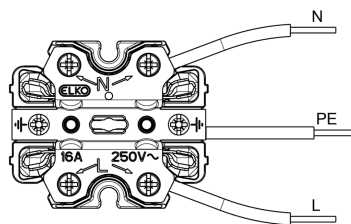

Wiring diagram

ELKO AS

E-mail: elko@elko.no
Internet: www.elko.no
Bank: 6219.05.15880
Org.no.: NO 911 382 563 MVA

ELKO Front office
Sandstuveien 68, NO-0680 Oslo
P.O.Box 6598 Etterstad, NO-0607 Oslo
Tel.: +47 67 80 73 00
Fax: +47 67 80 73 01

ELKO Plant
Sporpind Industriområde, NO-3340 Åmot
Tel.: +47 32 78 91 00
Fax: +47 32 78 91 01