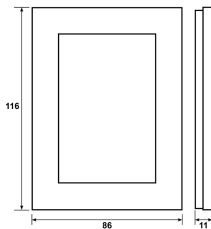

---

**Technical specifications:** Combinationplate 1,5 gang for OPTION DSO  
Sooted black glassplate

---

### Size