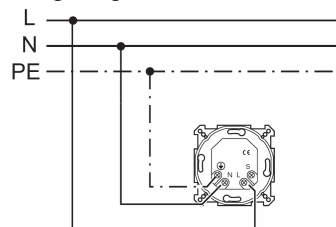

## Data Sheet 1410206

**Product:** Plus enkel stikk m/timer PH  
**EI-number:** 1410206  
**Mat.no:** EKO04457  
**EAN:** 7020160445711  
**Packing:** 1  
**Color:** Polarwhite

**Product description:** Flush mounted single timer socket outlet 8A. For use of coffee machines, irons etc. for a preset time period.

---

**Technical specifications:** Timer socket outlet, flush mount.  
Single box.  
Voltage: 230V AC 50Hz  
Ohmic : 8A  
Inductive: 8A  
Capasitive: 8A  
Fuse T 8 H  
Time: 15min, 30min, 1h, 2h, 4h, 8h.  
IP20

---

Size

Wiring diagram