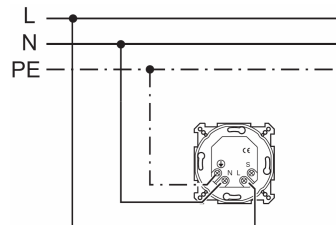

Data Sheet 1410207

Product: TIMEROUTLET BLK
El-number: 1410207
Mat.no: EKO04459
EAN: 7020160445919
Packing: 1
Color: Black

Product description: Flush mounted single timer socket outlet 8A. For use of coffee machines, irons etc. for a preset time period.

Technical specifications: Timer socket outlet, flush mount.
Single box.
Voltage: 230V AC 50Hz
Ohmic : 8A
Inductive: 8A
Capasitive: 8A
Fuse T 8 H
Time: 15min, 30min, 1h, 2h, 4h, 8h.
IP20

Size

Wiring diagram