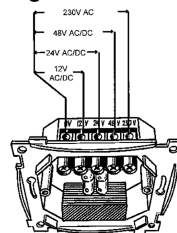

## Data Sheet 1410875

**Product:** RS16/ nattlys I PH  
**El-number:** 1410875  
**Mat.no:** EKO03464  
**EAN:** 7020160346414  
**Packing:** 1  
**Color:** Polarwhite

**Product description:** The flush mounted night light unit spreads a white light downward towards the floor. Suitable for stairs or walking zones. Delivered with a white LED light. Not dimmable, voltage area: 12, 24 or 230V AC/DC. The central plate can be opened from the notch on its bottom. Within the central plate is a plastic plate which covers the live wiring. This plate is fastened with two screws. The lights brightness can be adjusted with a small screwdriver through a hole in the plate.

---

**Technical specifications:** Voltage area: 12, 24, or 230 V AC/DC.  
Consumption: 20mA.  
Lifetime: 75000 hours.  
Color: Polarwhite  
Color lens: White  
Classification: IP20.  
Halogenfree  
Not dimmable

---

Size

Wiring diagram