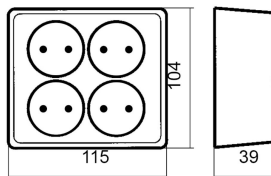

ELKO AS

E-mail: elko@elko.no
Internet: www.elko.no
Bank: 6219.05.15880
Org.no.: NO 911 382 563 MVA

ELKO Front office
Sandstuveien 68, NO-0680 Oslo
P.O.Box 6598 Etterstad, NO-0607 Oslo
Tel.: +47 67 80 73 00
Fax: +47 67 80 73 01

ELKO Plant
Sporvind Industriområde, NO-3340 Åmot
Tel.: +47 32 78 91 00
Fax: +47 32 78 91 01