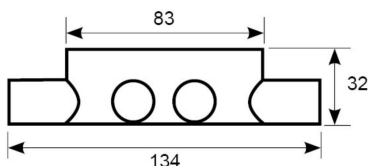

## Data Sheet 1221418

**Product:** 32/246 8-løp takboks  
**EI-number:** 1221418  
**Mat.no:** EKO04026  
**EAN:** 7020160402615  
**Packing:** 50  
**Color:** White

**Product description:** 32mm connection box for ceiling. Suitable for 1 plate of plasterboard or woodpanel. Conduit entries: 8 entries x 16 mm Ø. Delivered with locking spings and sealingplugs in each entry, and plastic lid. It is possible to enter a 20 mm Ø conduit to each entry - by use of a 20 mm sleeve. Extra mounting ring of 10 mm is available in case the box is fixed too deep. The outer diameter of the box is 83 mm. DCL ceilingsocket does not fit this box, use of a DCL extension ring is necessary.

---

**Technical specifications:** Single box for ceiling mounting, with installation screws.  
Depth: 32 mm.  
Standard: EMKO-TUI (25) SF 101/76 Nordic.  
Mounting screws: M4.  
cc 70 mm between inside mounting screws.  
Halogenfree.  
Maximum temperature during casting process: 90°C  
Minimum installation temperature: -25°C  
Max load 14 kg  
Cutting diameter: 83mm

---

Size

Wiring diagram