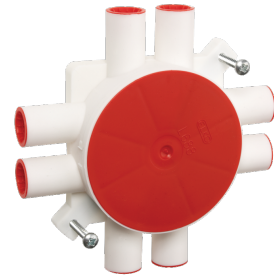

## Data Sheet 1221418

**Product:** 32/246 8-løp takboks  
**EI-number:** 1221418  
**Mat.no:** EKO04026  
**EAN:** 7020160402615  
**Packing:** 50  
**Color:** White

**Product description:** 32mm connection box for ceiling. Suitable for 1 plate of plasterboard or woodpanel. Conduit entries: 8 entries x 16 mm Ø. Delivered with locking spings and sealingplugs in each entry, and plastic lid. It is possible to enter a 20 mm Ø conduit to each entry - by use of a 20 mm sleeve. Extra mounting ring of 10 mm is available in case the box is fixed too deep. The outer diameter of the box is 83 mm. DCL ceilingsocket does not fit this box, use of a DCL extension ring is necessary.

---

**Technical specifications:** Single box for ceiling mounting, with installation screws.  
Depth: 32 mm.  
Standard: EMKO-TUI (25) SF 101/76 Nordic.  
Mounting screws: M4.  
cc 70 mm between inside mounting screws.  
Halogenfree.  
Maximum temperature during casting process: 90°C  
Minimum installation temperature: -25°C  
Max load 14 kg  
Cutting diameter: 83mm