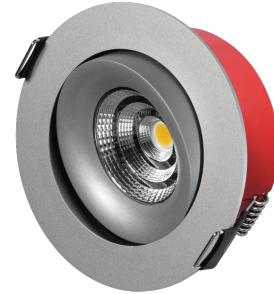

Data Sheet 3088261

Product: LED DL tilt 7W 2700K Alu
EI-number: 3088261
Mat.no: EKO06971
EAN: 7020160697110
Packing: 1
Color:

Product description: ELKO Bright tilt-downlight is a adjustable lowprofile downlight with a good luminous efficacy. The downlight is tiltable in two directions. The special encapsulation gives you the possibility to install the downlight directly into a isolated ceiling. No box is necessary. The LED driver is specially adapted to the ELKO 315GLE dimmer and gives great performance in the lower brightness levels. Delivered with colortemperature 2700K, and in Polarwhite, Aluminium and Black colors.

Technical specifications: LED downlight recessed installation
Can be adjusted in two directions.
Voltage: 230V / 50Hz
System effect: 7W
Light color: 2700K
Light spread: 36°
Lumious efficacy: 565 Lumen
Light distribution: 652Cd
CRI/Ra>85
Cutout: 83mm
Degree of protection: IP44
Depth: 48mm - fits in 2 beams.
Lifetime 50.000 hours- L70
Isolation safe - can be installed directly in isolation.
Quick connection on drivercable - opportunity to terminate the driver an remove the lamp to paint the ceiling
4 screwless terminals in the connectionbox.
Color: RAL9006 - Aluminium