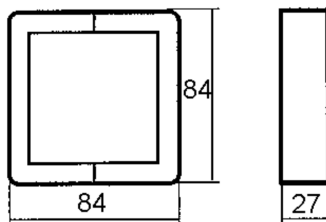

## Data Sheet 1471575

**Product:** Påveggkappe enkel 25mm  
**El-number:** 1471575  
**Mat.no:** EKO09667  
**EAN:** 7020160966711  
**Packing:** 5  
**Color:** Polarwhite

**Product description:** RS 16 Single surface housing 25mm  
Made of thermoplastic. Suitable for fixing of all ELKO RS 16 switches, single or double socket-outlets, dimmers, timers and low-current equipment. Offers you surface mounted installed equipment, based on flush mounted installation material. Screw distance: cc 60 mm.

---

**Technical specifications:** Single house.  
Colour: Polarwhite.  
Height: 25 mm.  
Halogenfree.

---

Size

Wiring diagram