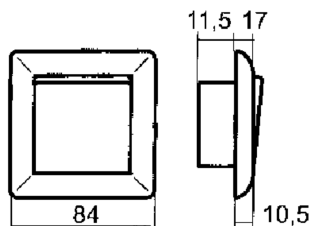

## Data Sheet 1410227

**Product:** Mellomvender Artic 7 innfelt  
**EI-number:** 1410227  
**Mat.no:** EKO03453  
**EAN:** 7020160345318  
**Packing:** 5  
**Color:** Polarwhite

**Product description:** Flush mounted rocker intermediate one gang in RS16 design. The switchbases have screw terminals, wiring diagram printed on the rear side. Push-button function is possible by use of a spring (T 47) under the rocker. Pilot-lamp (S 740) for light use is possible by replacing rocker by windowrocker(L 608). Thermoplastic in the rocker and coverplate.

---

**Technical specifications:** Flush mounted Rocker switch, Intermediate , one gang.  
Screw terminals.  
Flush wiring, thermoplastic rocker.  
16A / 250VAC  
IP 20.  
Color: Polarwhite  
Halogenfree.  
C-C distance: 60 mm  
Conduit connection length: 8mm  
Amount of conduits pr terminal: 2  
Maximum torque: 0,8Nm (According to IEC 62196-1)  
Maximum cross section: 4mm<sup>2</sup>  
Depth: 11,5mm.

### Size