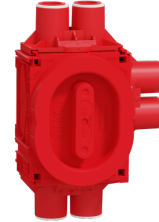

Data Sheet 1223837

Product: Flexi Abox 1,5M, 13 mm, 6 stubs
El-number: 1223837
Mat.no: EKO07416
EAN: 17020160741605
Packing: 35
Color: Red

Product description: 1,5 box flush mounted for ELKO double socket outlets, must be used for lowprofile double socket outlets in RS, Option or ELKO Plus design. Suitable for 1 plate of plasterboard or wooden panel. Conduit entries: 6 entries x combiinterface 16 or 20 mm Delivered with locking springs and sealingplugs in each entry, and plastic lid. Integrated docking to ease the installation of boxcombinations.
The hole can easily be cut out with the ELKO cutout template elnr: 8814757

Technical specifications: Flush mounted box.
Diameter: \varnothing :71mm
Fixing screws: C-C 60mm
Halogenfree: Yes
Certified: NEMKO, SEMKO, FIMKO
Glow wire test: 850°C
Degree of protection: IP30
Suitable for plates: 13mm
Cuttersize: 73mm