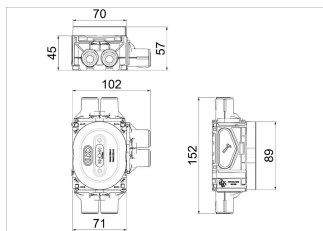

Size

Wiring diagram

ELKO AS

E-mail: elko@elko.no
Internet: www.elko.no
Bank: 6219.05.15880
Org.no.: NO 911 382 563 MVA

ELKO Front office
Sandstuveien 68, NO-0680 Oslo
P.O.Box 6598 Etterstad, NO-0607 Oslo
Tel.: +47 67 80 73 00
Fax: +47 67 80 73 01

ELKO Plant
Sporpind Industriområde, NO-3340 Åmot
Tel.: +47 32 78 91 00
Fax: +47 32 78 91 01