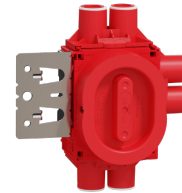

Data Sheet 1223840

Product: Flexi Abox 1,5M, 26 mm, 6 stubs+beam
El-number: 1223840
Mat.no: EKO07417
EAN: 17020160741704
Packing: 25
Color: Red

Product description: 1,5 box flush mounted high ring for double plates, for ELKO double socket outlets, must be used for lowprofile double socket outlets in RS, Option or ELKO Plus design. Conduit entries: 6 entries x combiinterface 16 or 20 mm. Delivered with locking springs and sealingplugs in each entry, and plastic lid. Integrated docking to ease the installation of boxcombinations. The hole can easily be cut out with the ELKO cutout template elnr: 8814757

Technical specifications: Flush mounted box.
Diameter: \varnothing :71mm
Fixing screws: C-C 60mm
Halogenfree: Yes
Certified: NEMKO, SEMKO, FIMKO
Glow wire test: 850°C
Degree of protection: IP30
Suitable for plates: 26mm
Cuttersize: 73mm