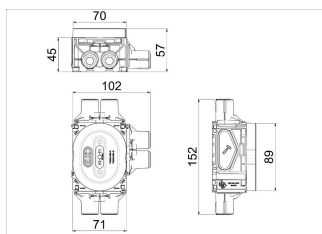

Size

Wiring diagram

ELKO AS

E-mail: elko@elko.no
Internet: www.elko.no
Bank: 6219.05.15880
Org.no.: NO 911 382 563 MVA

ELKO Front office
Sandstuveien 68, NO-0680 Oslo
P.O.Box 6598 Etterstad, NO-0607 Oslo
Tel.: +47 67 80 73 00
Fax: +47 67 80 73 01

ELKO Plant
Sporpind Industriområde, NO-3340 Åmot
Tel.: +47 32 78 91 00
Fax: +47 32 78 91 01