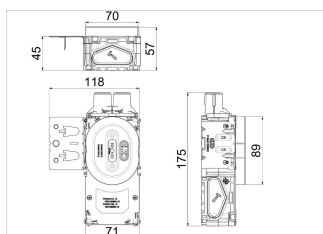

Size

Wiring diagram

ELKO AS

E-mail: elko@elko.no
Internet: www.elko.no
Bank: 6219.05.15880
Org.no.: NO 911 382 563 MVA

ELKO Front office
Sandstuveien 68, NO-0680 Oslo
P.O.Box 6598 Etterstad, NO-0607 Oslo
Tel.: +47 67 80 73 00
Fax: +47 67 80 73 01

ELKO Plant
Sporpind Industriområde, NO-3340 Åmot
Tel.: +47 32 78 91 00
Fax: +47 32 78 91 01