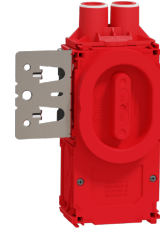

Data Sheet 1223876

Product: Flexi BigBox 1,5M 13 mm, 2 stubs+beam
El-number: 1223876
Mat.no: EKO07423
EAN:
Packing:
Color: Red

Product description: Flexi+ 1,5M flushmounted BigBox for ELKO double socket outlets, must be used for lowprofile double socket outlets in RS, Option or ELKO Plus design. The BigBox has a big compartment for wireless devices or connectors. Suitable for 1 plate of plasterboard or wooden panel. Conduit entries: 6 entries x combiinterface 16 or 20 mm Delivered with locking springs and sealingplugs in each entry, and plastic lid. Integrated docking to ease the installation of boxcombinations. The hole can easily be cut out with the ELKO cutout template elnr: 8814757

Technical specifications: Flush mounted box.
Diameter: \varnothing :71mm
Fixing screws: C-C 60mm
Halogenfree: Yes
Certified: NEMKO, SEMKO, FIMKO
Glow wire test: 850°C
Degree of protection: IP30
Suitable for plates: 13mm
Cuttersize: 73mm