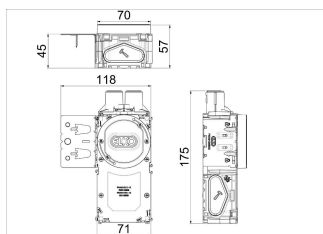

Size

Wiring diagram

ELKO AS

E-mail: elko@elko.no
Internet: www.elko.no
Bank: 6219.05.15880
Org.no.: NO 911 382 563 MVA

ELKO Front office
Sandstuveien 68, NO-0680 Oslo
P.O.Box 6598 Etterstad, NO-0607 Oslo
Tel.: +47 67 80 73 00
Fax: +47 67 80 73 01

ELKO Plant
Sporpind Industriområde, NO-3340 Åmot
Tel.: +47 32 78 91 00
Fax: +47 32 78 91 01