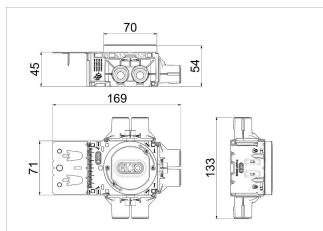

Size

Wiring diagram

ELKO AS

E-mail: elko@elko.no
Internet: www.elko.no
Bank: 6219.05.15880
Org.no.: NO 911 382 563 MVA

ELKO Front office
Sandstuveien 68, NO-0680 Oslo
P.O.Box 6598 Etterstad, NO-0607 Oslo
Tel.: +47 67 80 73 00
Fax: +47 67 80 73 01

ELKO Plant
Sporpind Industriområde, NO-3340 Åmot
Tel.: +47 32 78 91 00
Fax: +47 32 78 91 01