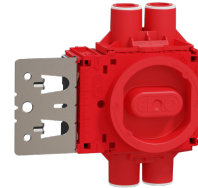

Data Sheet 1223898

Product: Flexi Abox 1M, 9-21 mm, 4 stubs+beam
El-number: 1223898
Mat.no: EKO07406
EAN: 17020160740608
Packing: 40
Color: Red

Product description: Flexi+ flushmounted box with 4 tubeintroductions. The box has increased volume for connectors, controlunits and more space to increase lifecycle of electronic products. Fixingring fits plates 9-21mm. Manually adjustable fixingring, the ring is adjustable when turned to 45° and locked when turned horisontally or vertically. Integrated docking to make boxcombinations easy. The box is combinable with a good variety of accessories available. Flexi+ box is delivered with 20mm tubeinserts with 16mm reduction.

Technical specifications: Flush mounted box.
Diameter: Ø:71mm
Fixing screws: C-C 60mm
Halogenfree: Yes
Certified: NEMKO, SEMKO, FIMKO
Glow wire test: 850°C
Degree of protection: IP30
Suitable for plates: 9-21mm
Cuttersize: 73mm