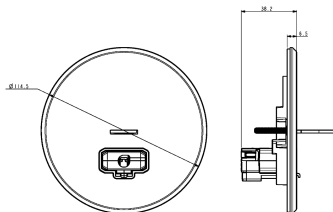

Wiring diagram

ELKO AS

E-mail: elko@elko.no
Internet: www.elko.no
Bank: 6219.05.15880
Org.no.: NO 911 382 563 MVA

ELKO Front office
Sandstuveien 68, NO-0680 Oslo
P.O.Box 6598 Etterstad, NO-0607 Oslo
Tel.: +47 67 80 73 00
Fax: +47 67 80 73 01

ELKO Plant
Sporvind Industriområde, NO-3340 Åmot
Tel.: +47 32 78 91 00
Fax: +47 32 78 91 01