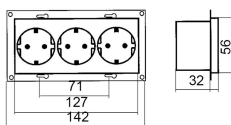

ELKO AS

E-mail: elko@elko.no
Internet: www.elko.no
Bank: 6219.05.15880
Org.no.: NO 911 382 563 MVA

ELKO Front office
Sandstuveien 68, NO-0680 Oslo
P.O.Box 6598 Etterstad, NO-0607 Oslo
Tel.: +47 67 80 73 00
Fax: +47 67 80 73 01

ELKO Plant
Sporvind Industriområde, NO-3340 Åmot
Tel.: +47 32 78 91 00
Fax: +47 32 78 91 01