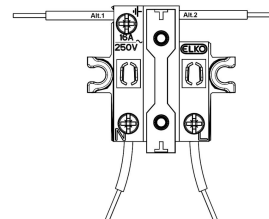

## Data Sheet 1540142

**Product:** RS SSO Schuko with lid screw pure white  
**El-number:** 1540142  
**Mat.no:** EKO30121  
**EAN:** 27020161301218  
**Packing:** 10  
**Color:**

**Product description:** RS Nordic single socket outlet with earth and dustlid, with thermoplastic cover. Screw-socket base. Delivered with shutters. Two screws in the coverplate. Can be installed in single flush mounted box or 33mm surface housing. RS Nordic is produced in a color resistant material in purewhite RAL9003 color with the well known RS design.

---

**Technical specifications:** Single flush socket outlet with earth.  
Voltage: 16A / 250VAC.  
Delivered with shutters  
Mounting: Single flush box or 33mm single surface housing  
Colour: Purewhite RAL9003.  
Halogenfree.  
Degree of protection: IP20  
Screw terminals  
C-C distance: 60mm  
Depth: 32mm  
Maximum torque: 1,2Nm (According to IEC 62196-1)  
Maximum cross section: 2,5mm<sup>2</sup>

---

Size

Wiring diagram