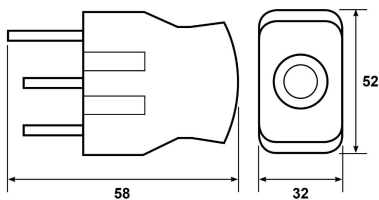

Size

Wiring diagram

ELKO AS

E-mail: elko@elko.no
Internet: www.elko.no
Bank: 6219.05.15880
Org.no.: NO 911 382 563 MVA

ELKO Front office
Sandstuveien 68, NO-0680 Oslo
P.O.Box 6598 Etterstad, NO-0607 Oslo
Tel.: +47 67 80 73 00
Fax: +47 67 80 73 01

ELKO Plant
Sporvind Industriområde, NO-3340 Åmot
Tel.: +47 32 78 91 00
Fax: +47 32 78 91 01