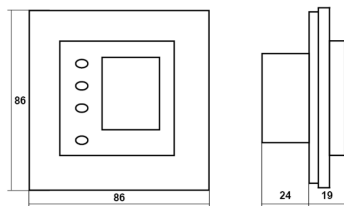

Size

Wiring diagram

ELKO AS

E-mail: elko@elko.no
Internet: www.elko.no
Bank: 6219.05.15880
Org.no.: NO 911 382 563 MVA

ELKO Front office
Sandstuveien 68, NO-0680 Oslo
P.O.Box 6598 Etterstad, NO-0607 Oslo
Tel.: +47 67 80 73 00
Fax: +47 67 80 73 01

ELKO Plant
Sporpind Industriområde, NO-3340 Åmot
Tel.: +47 32 78 91 00
Fax: +47 32 78 91 01