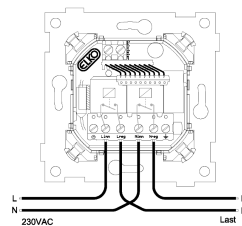

Wiring diagram

ELKO AS

E-mail: elko@elko.no
Internet: www.elko.no
Bank: 6219.05.15880
Org.no.: NO 911 382 563 MVA

ELKO Front office
Sandstuveien 68, NO-0680 Oslo
P.O.Box 6598 Etterstad, NO-0607 Oslo
Tel.: +47 67 80 73 00
Fax: +47 67 80 73 01

ELKO Plant
Sporpind Industriområde, NO-3340 Åmot
Tel.: +47 32 78 91 00
Fax: +47 32 78 91 01